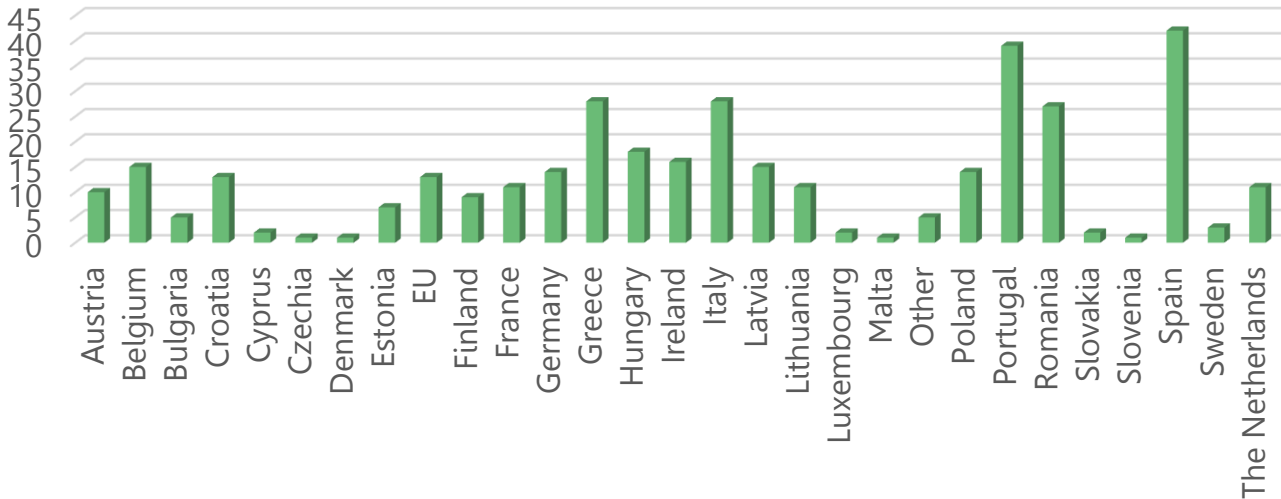

1. **Integrated Territorial Investments (ITIs)**
2. **Smart Villages**
3. **LEADER/CLLD**

**Virtual Coffee break (15 minutes)**

11.45 – 12.45

Reporting back from break-out sessions and and stakeholder panel discussion: lessons for current and future implementation

# Who is here today?

- ▶ **19 speakers**
- ▶ Significant interest: around 400 applications from 27 EU countries and 10 non-EU countries

Participation by country

Type of organisation