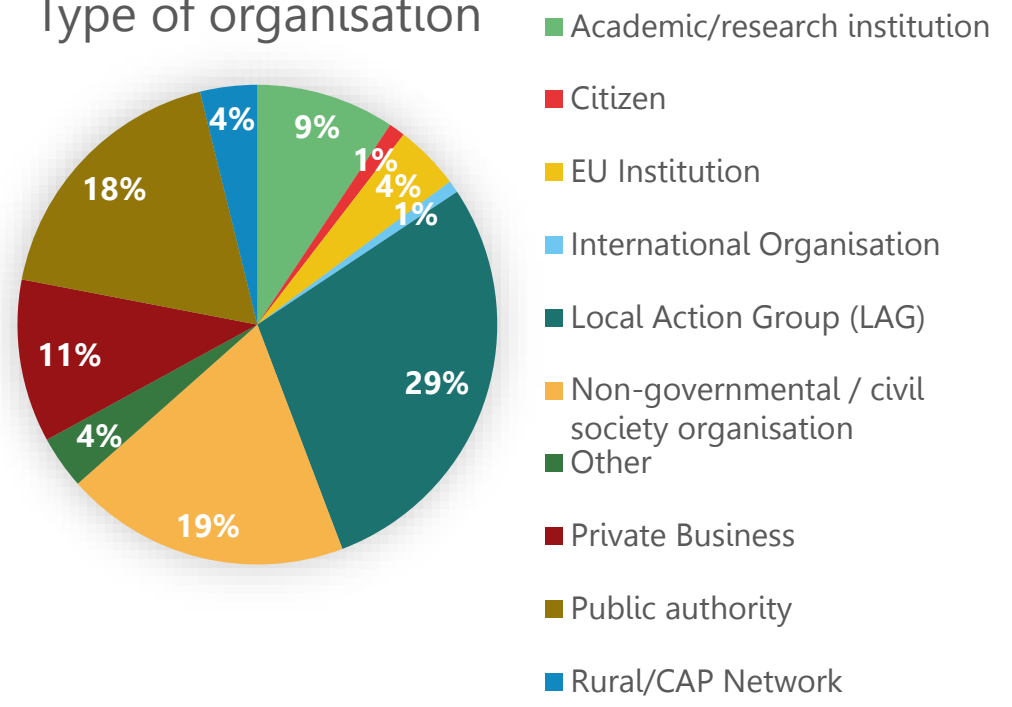

# Agenda

9.00 – 09.15

Welcome and introduction to the day

9.15 – 10.00

Setting the scene: lessons learned on integrated territorial development instruments for rural areas

10.00 – 11.30

Learning from experiences to shape the future: 3 parallel group discussions:

1. **Integrated Territorial Investments (ITIs)**
2. **Smart Villages**
3. **LEADER/CLLD**

**Virtual Coffee break (15 minutes)**

11.45 – 12.45

Reporting back from break-out sessions and and stakeholder panel discussion: lessons for current and future implementation

12.45 – 13.00

Next steps & closing remarks

# Who is here today?

- ▶ **19 speakers**
- ▶ Significant interest: around 400 applications from 27 EU countries and 10 non-EU countries

Participation by country

Type of organisation