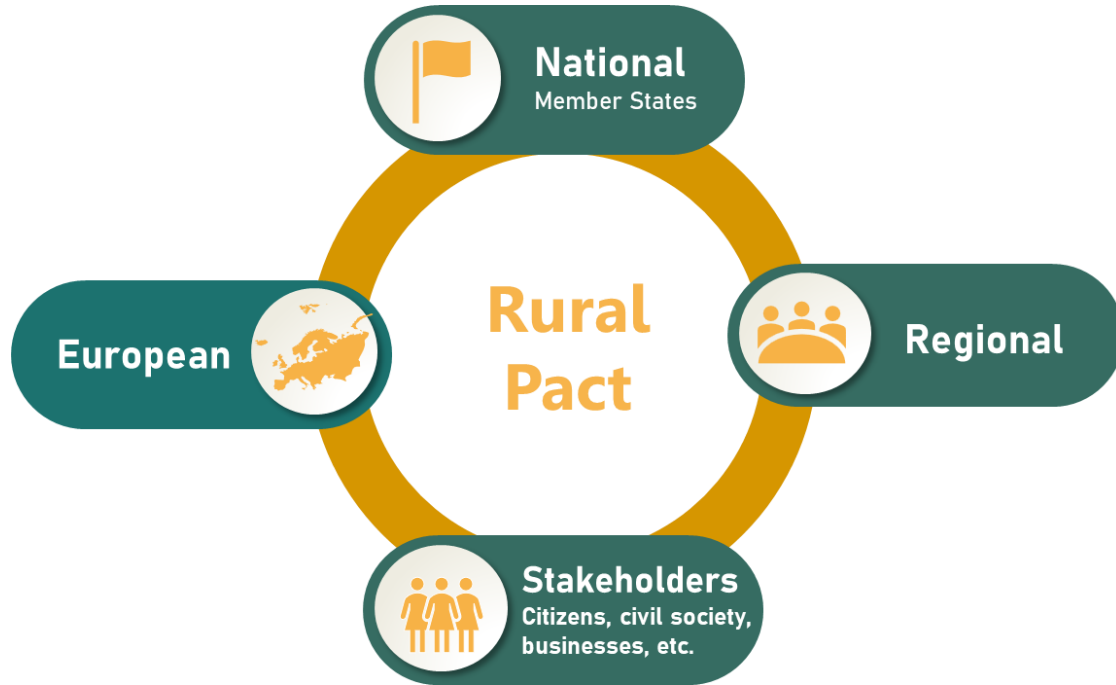

President Ursula von der Leyen
17 September 2024

The long-term vision for EU's rural areas

Communication from the EC (June 2021)

Shared goals for 2040

The Rural Pact

What is the Rural Pact ?

The Rural Pact is a formal space and framework to boost **cooperation** between national, regional and local governments, civil society organisations, businesses, academics and citizens to act towards the shared goals of the rural vision.

Three objectives

Amplifying the voice of rural areas and bringing them up in policy agendas

Networking, collaboration & mutual learning

Commitments to act

The Rural Pact Community Platform

A growing online rural community with a focus on rural revitalisation