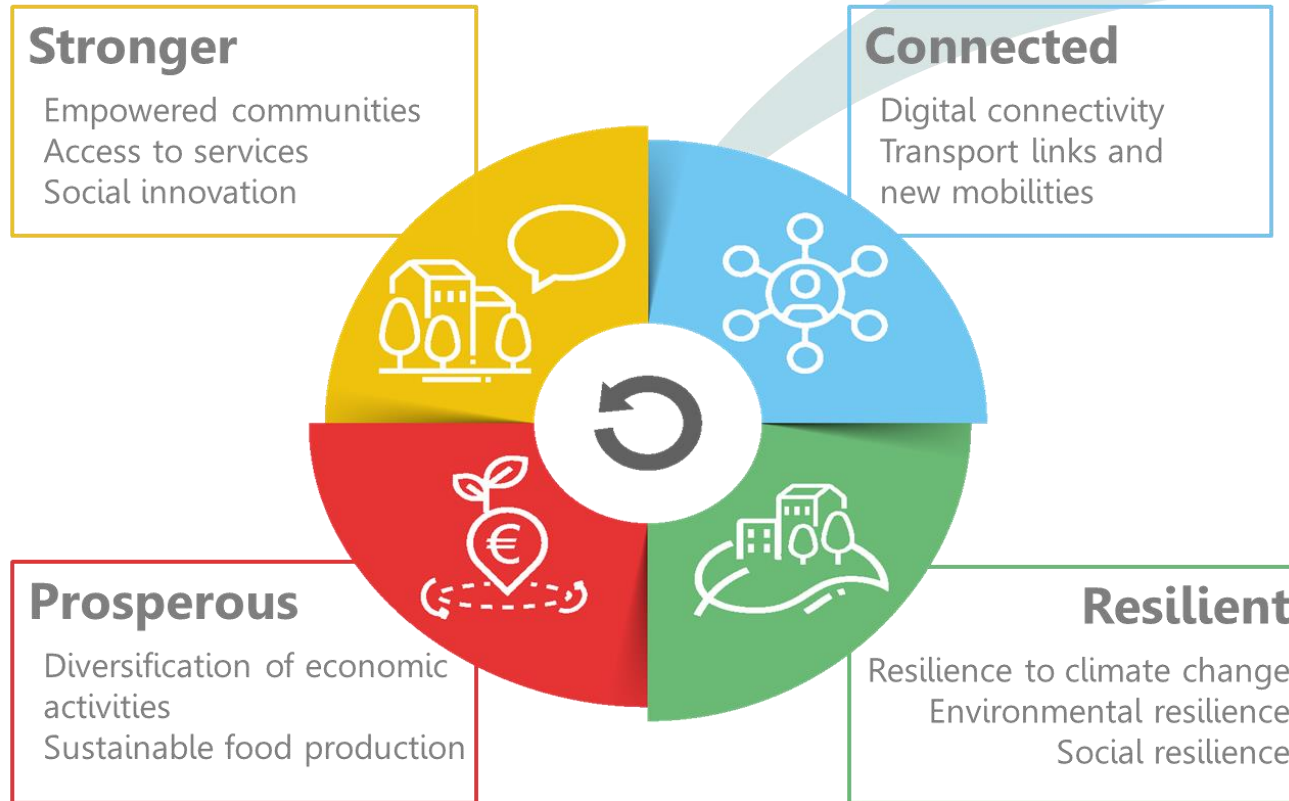

President Ursula von der Leyen
17 September 2024

The long-term vision for EU's rural areas

Communication from the EC (June 2021)

Shared goals for 2040

The Rural Pact

What is the Rural Pact ?

The Rural Pact is a formal space and framework to boost **cooperation** between national, regional and local governments, civil society organisations, businesses, academics and citizens to act towards the shared goals of the rural vision.

Three objectives

Amplifying the voice of rural areas and bringing them up in policy agendas

Networking, collaboration & mutual learning

Commitments to act

The Rural Pact Community Platform

A growing online rural community with a focus on rural revitalisation