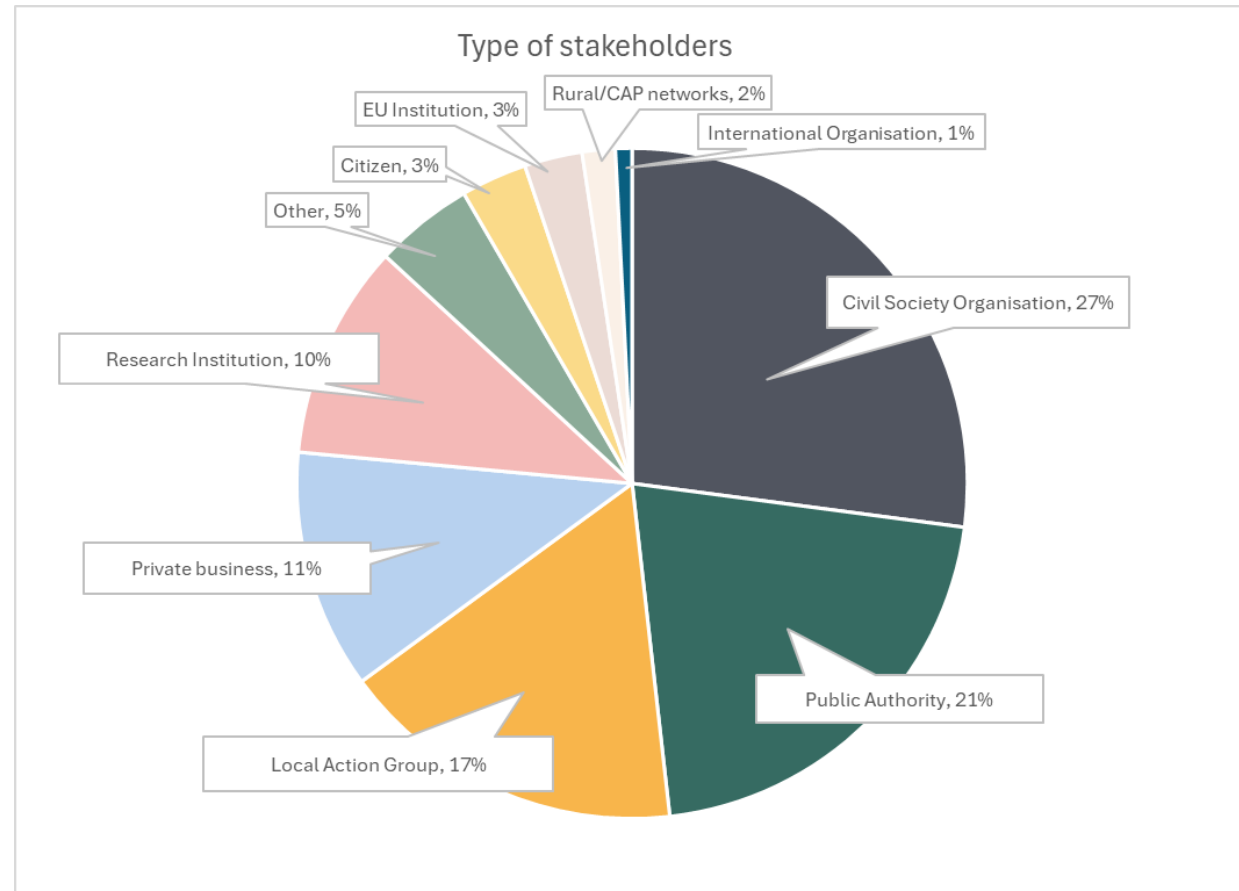

Enhancing rural mobility through local action

Pascale Van Doren (Team Leader)

Rural Pact Support Office

Good Practice Webinar: Enhancing rural mobility through local action

20 June 2024

Funded by
the European Union

Why are we here?

- ▶ **Exchange and learn from local experiences and initiatives** that enhance rural mobility and contribute to the social, economic and environment development of local communities;
- ▶ **Build the capacity of participants** to promote rural mobility through planning and delivering effective, high-quality projects responding to rural needs;
- ▶ Encourage and mobilise the Rural Pact Community and European Rural Mobility Network to **undertake actions** linked to addressing mobility issues in their specific contexts.

Who is here today?

- ▶ **16 speakers**
- ▶ Significant interest: over 250 applications from 23 EU and 3 non-EU countries
- ▶ Participants involved in more than **50 initiatives** on mobility in rural areas
- ▶ Collaboration with the **flagship initiative SMARTA-NET**